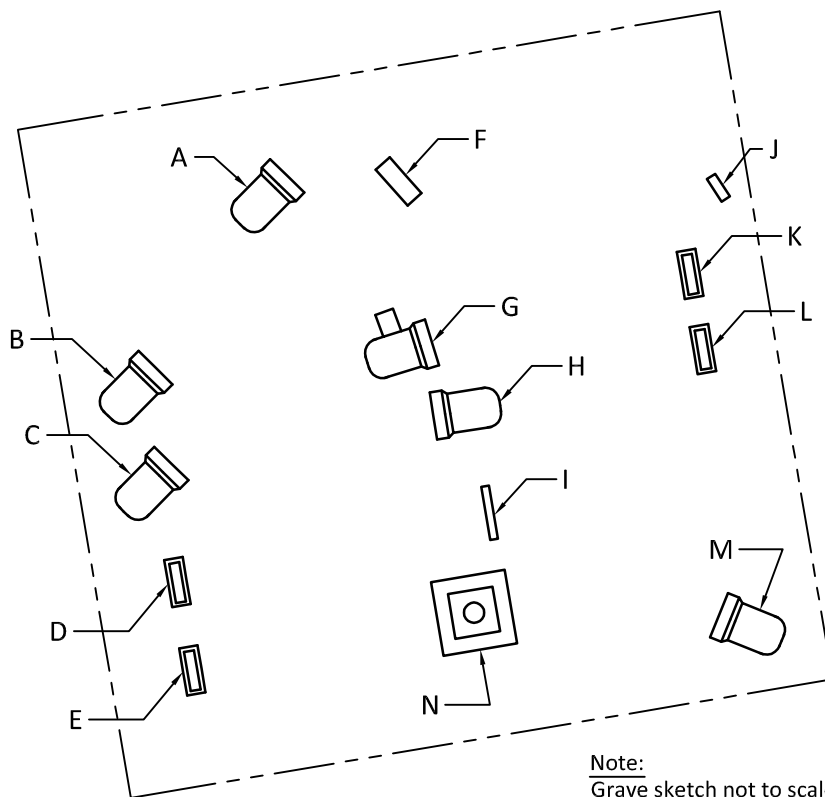

Note:
Grave sketch not to scale

Nestle Headstone

1804 Christian Nestle 1876

1805 Magdaline Nestle 1896

1834 Stephen Nestle 1897

1848 David Nestle

1845 Eva A Nestle

Nestell.info

Documented and Charted by
Michael & Chad Nestell 06/20/10