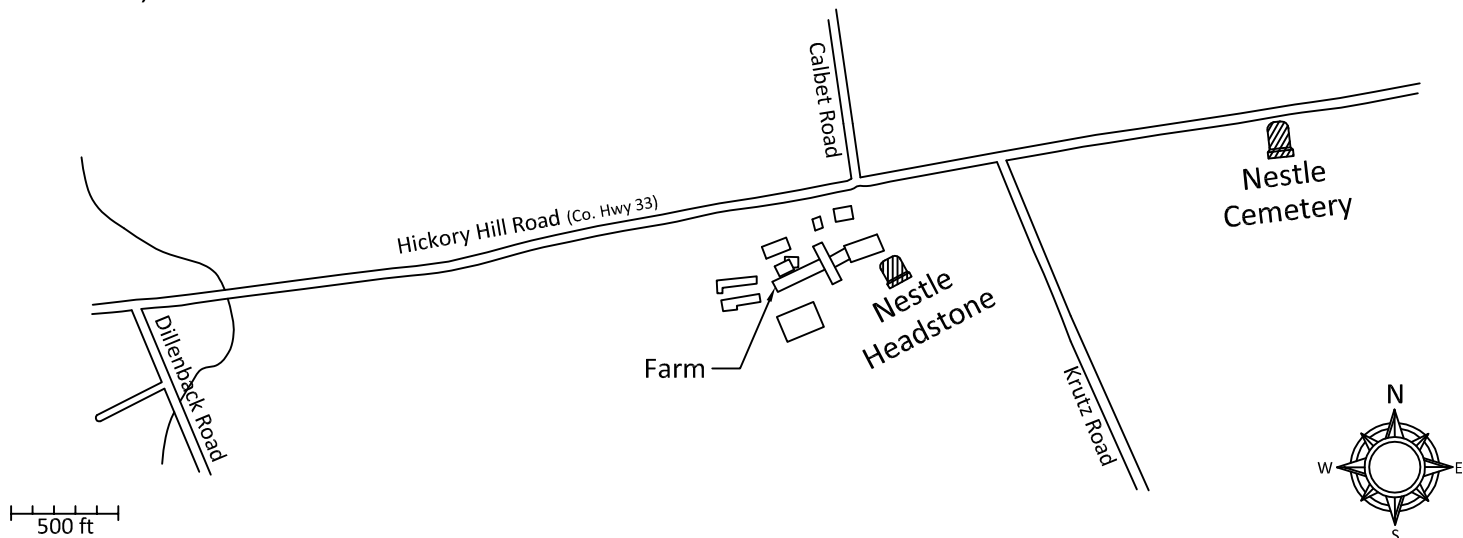

Nestle Cemetery

Fort Plain, New York 13339

Nestle Cemetery

A: Nov 8 1908

Note: Grave Stone Fallen Over (moss covered - mostly unreadable)

B: **Daniel Nestell** - Died Mar 4 1921

Aged 89 yrs

Note: Grave Stone Fallen Over

F: Stone Footing

G: **James Nestell** - Died Oct 29 1893 or 1896

Notes: Grave Stone Fallen Over

Another grave stone underneath

H: Grave Stone Fallen Over Upside Down

I: **Christopher & Mary Nestell**

J: Small Headstone - Unreadable (possibly an infant)